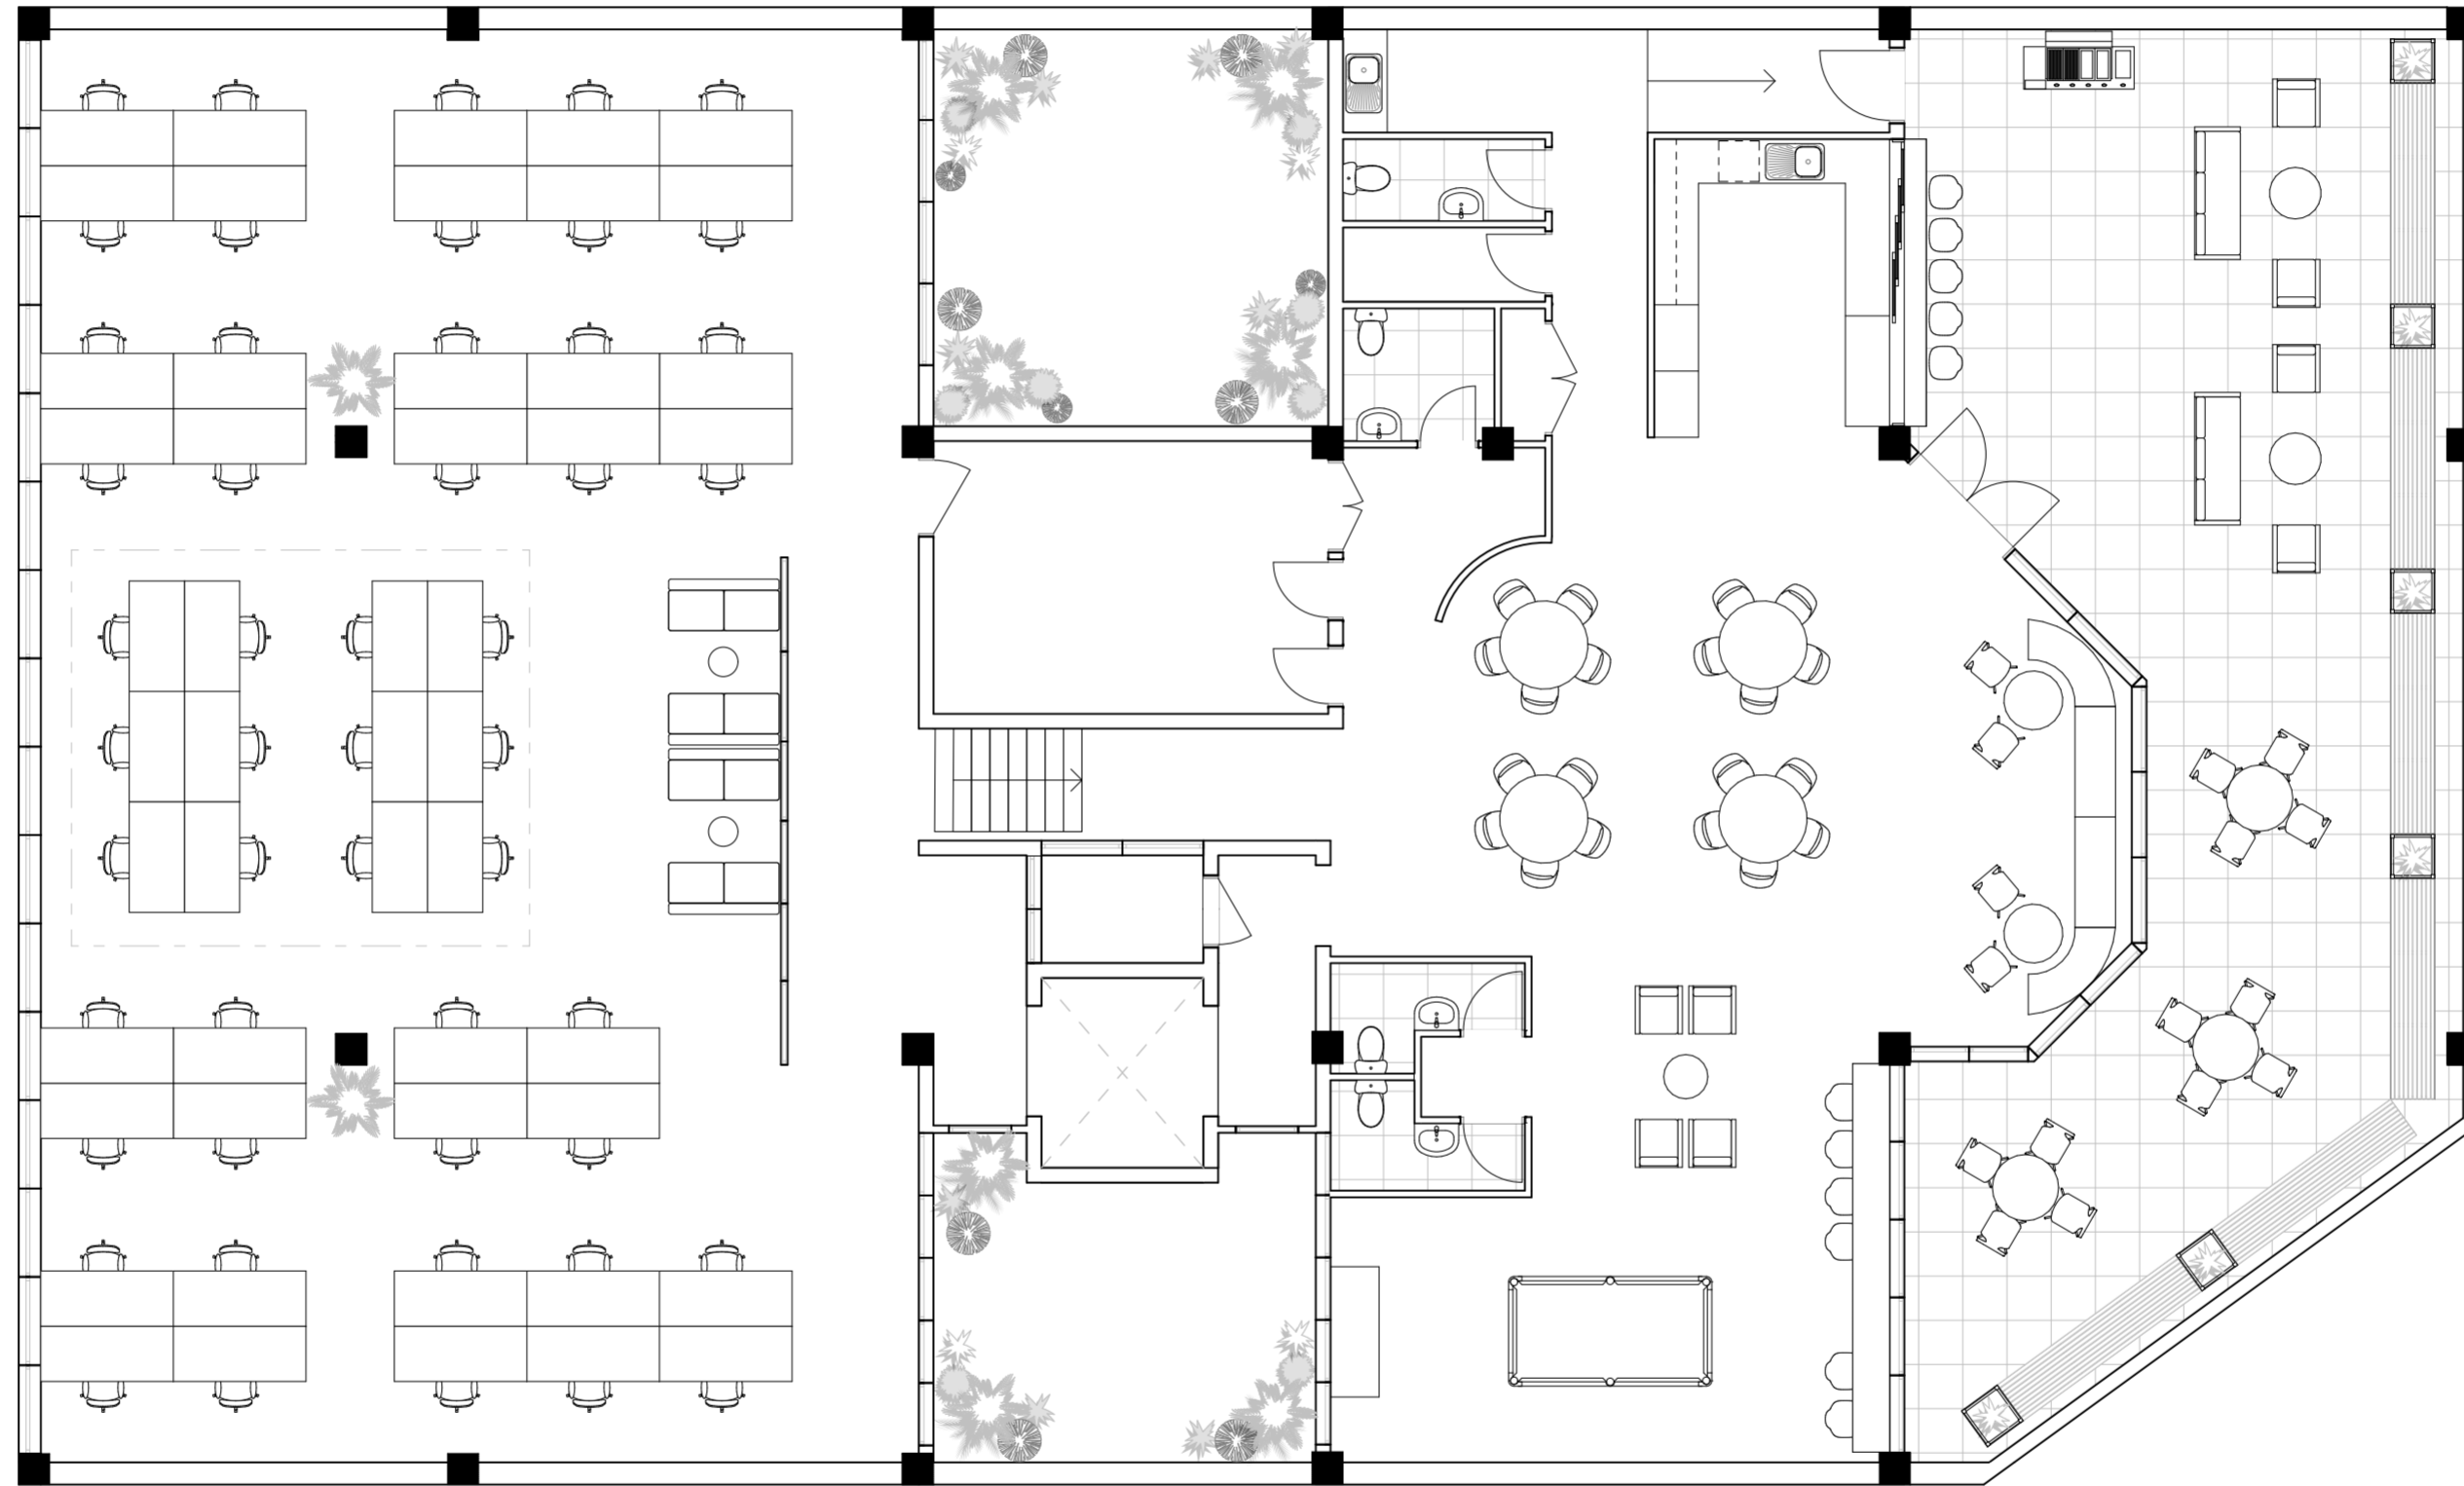

38 WORKSTATIONS - 1800mm
 12 WORKSTATIONS - 1500mm

1 OFFICE
 22 WORKSTATIONS - 1800mm

2 LEVEL 2 FURNISHED
 Scale 1:100