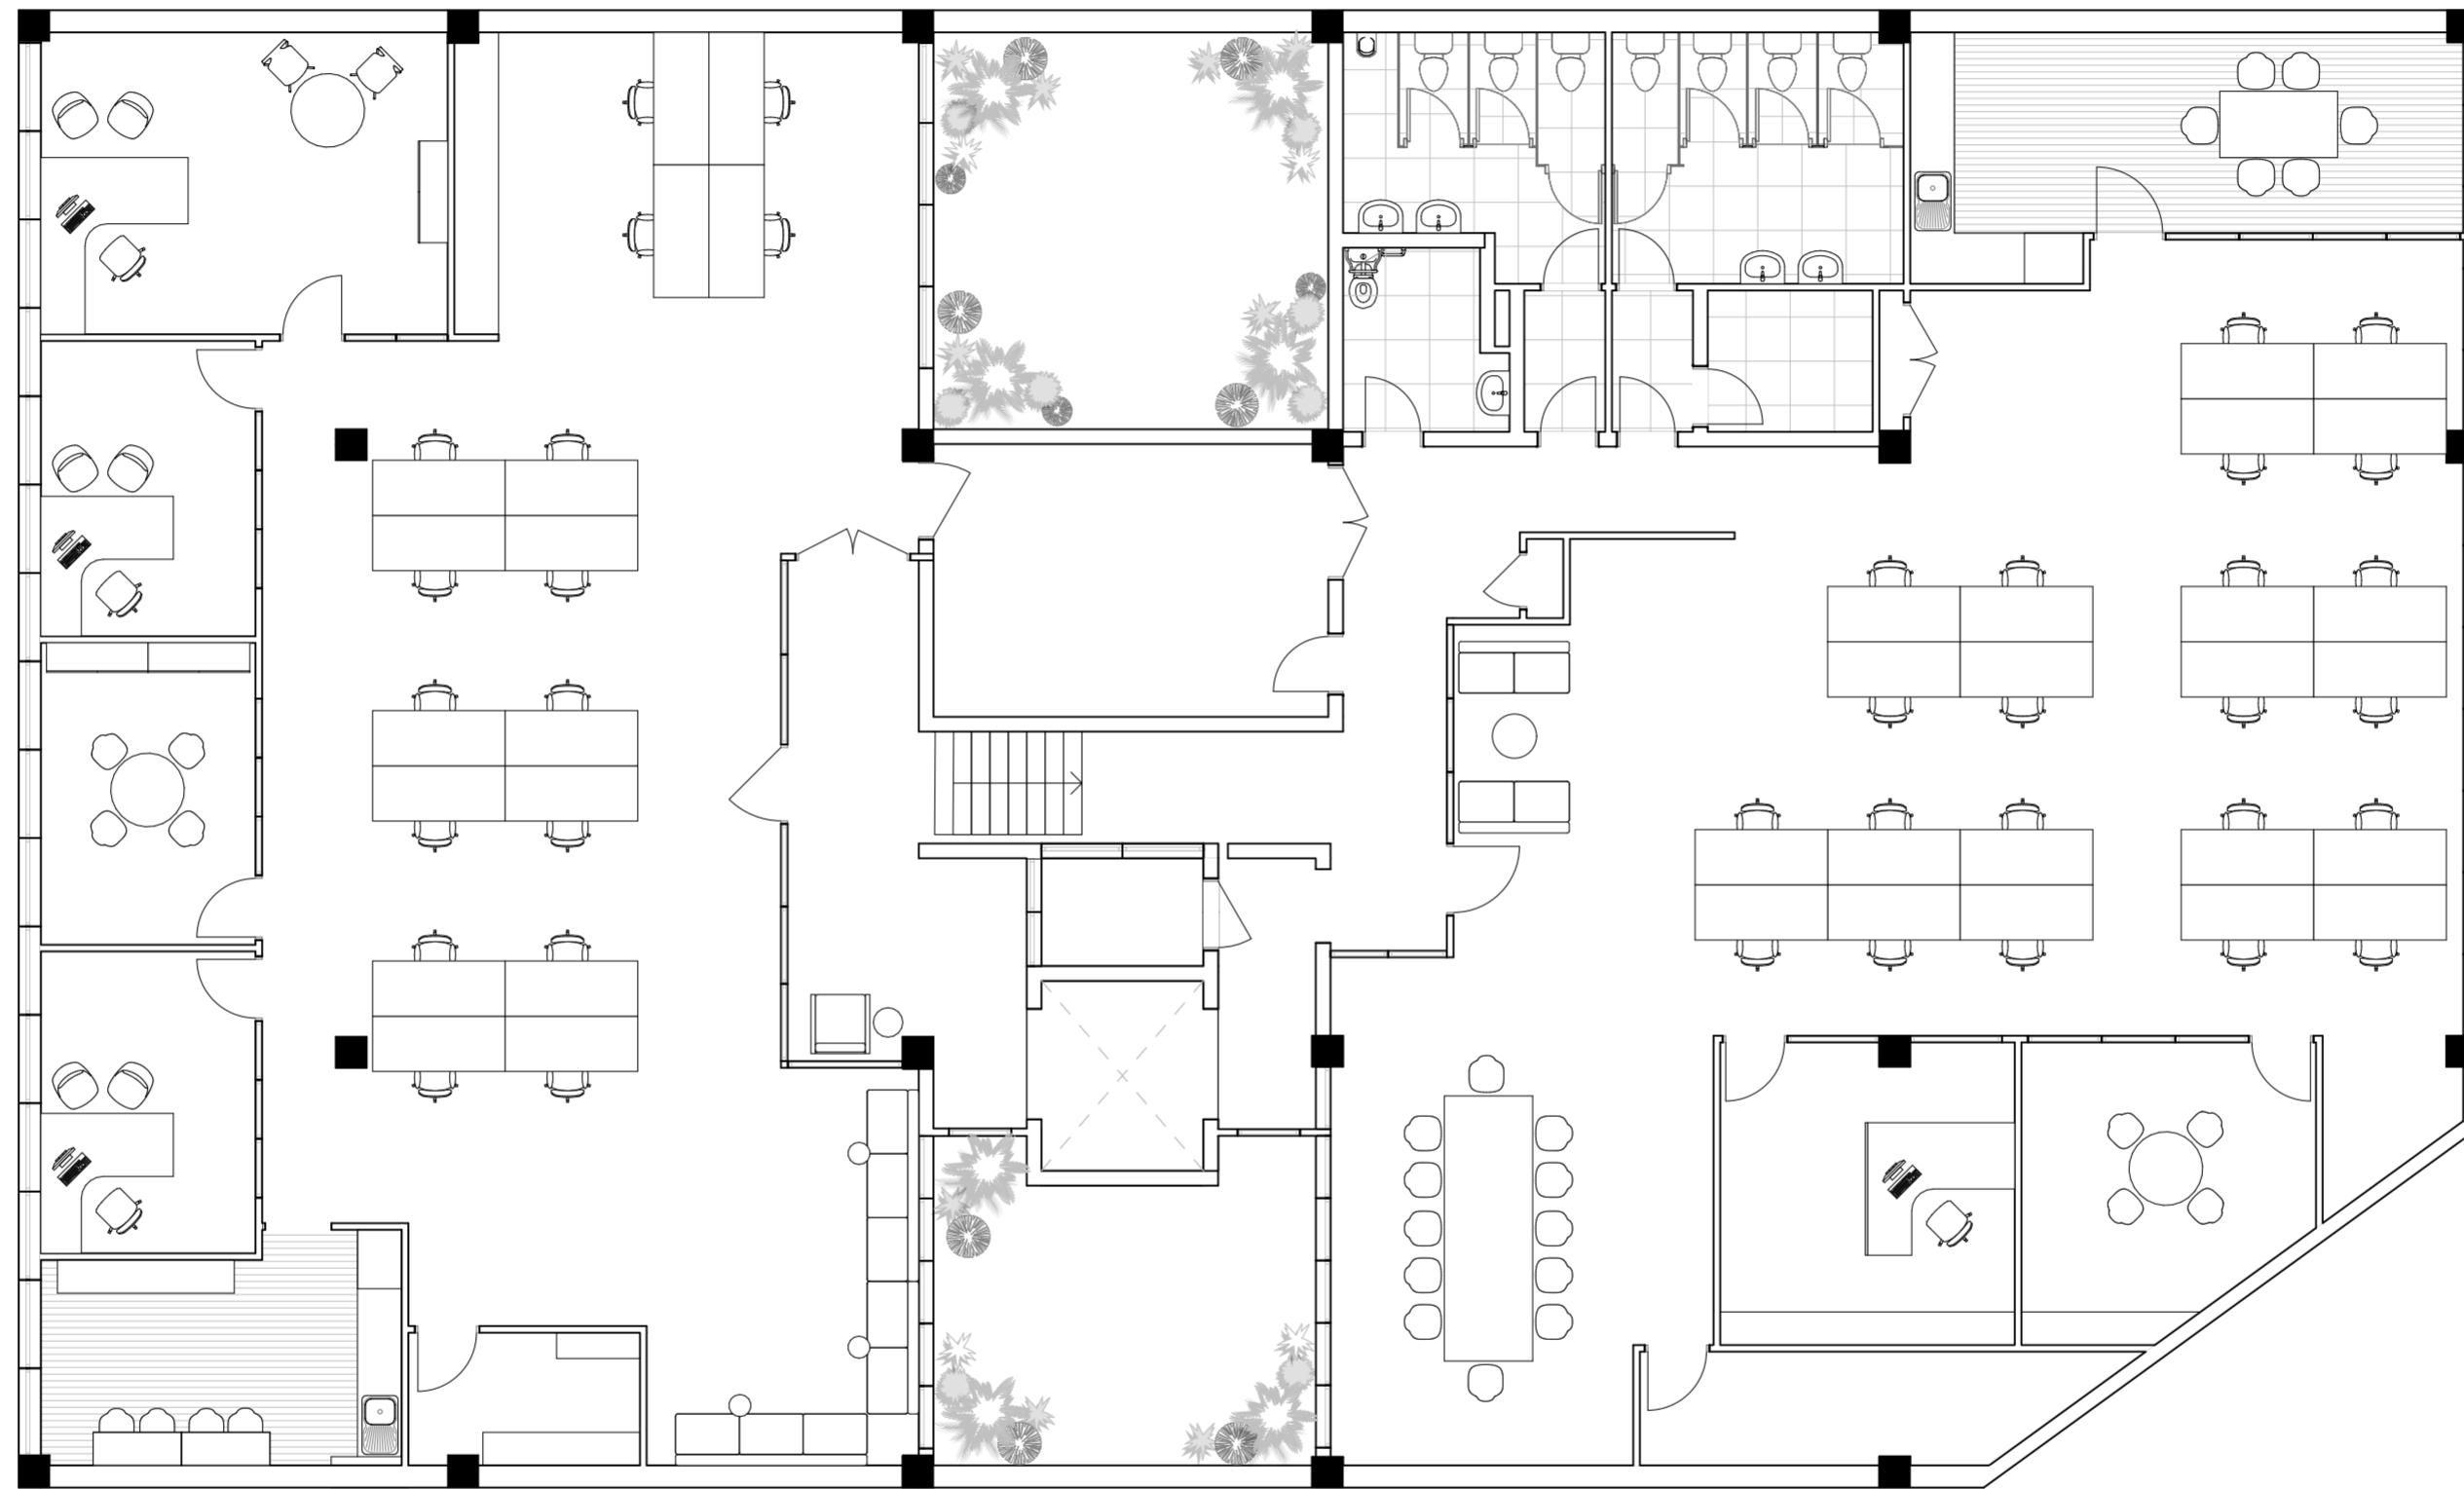

3 OFFICES
16 WORKSTATIONS - 1800mm

1 OFFICE
22 WORKSTATIONS - 1800mm

1 LEVEL 1 FURNISHED
Scale 1:100