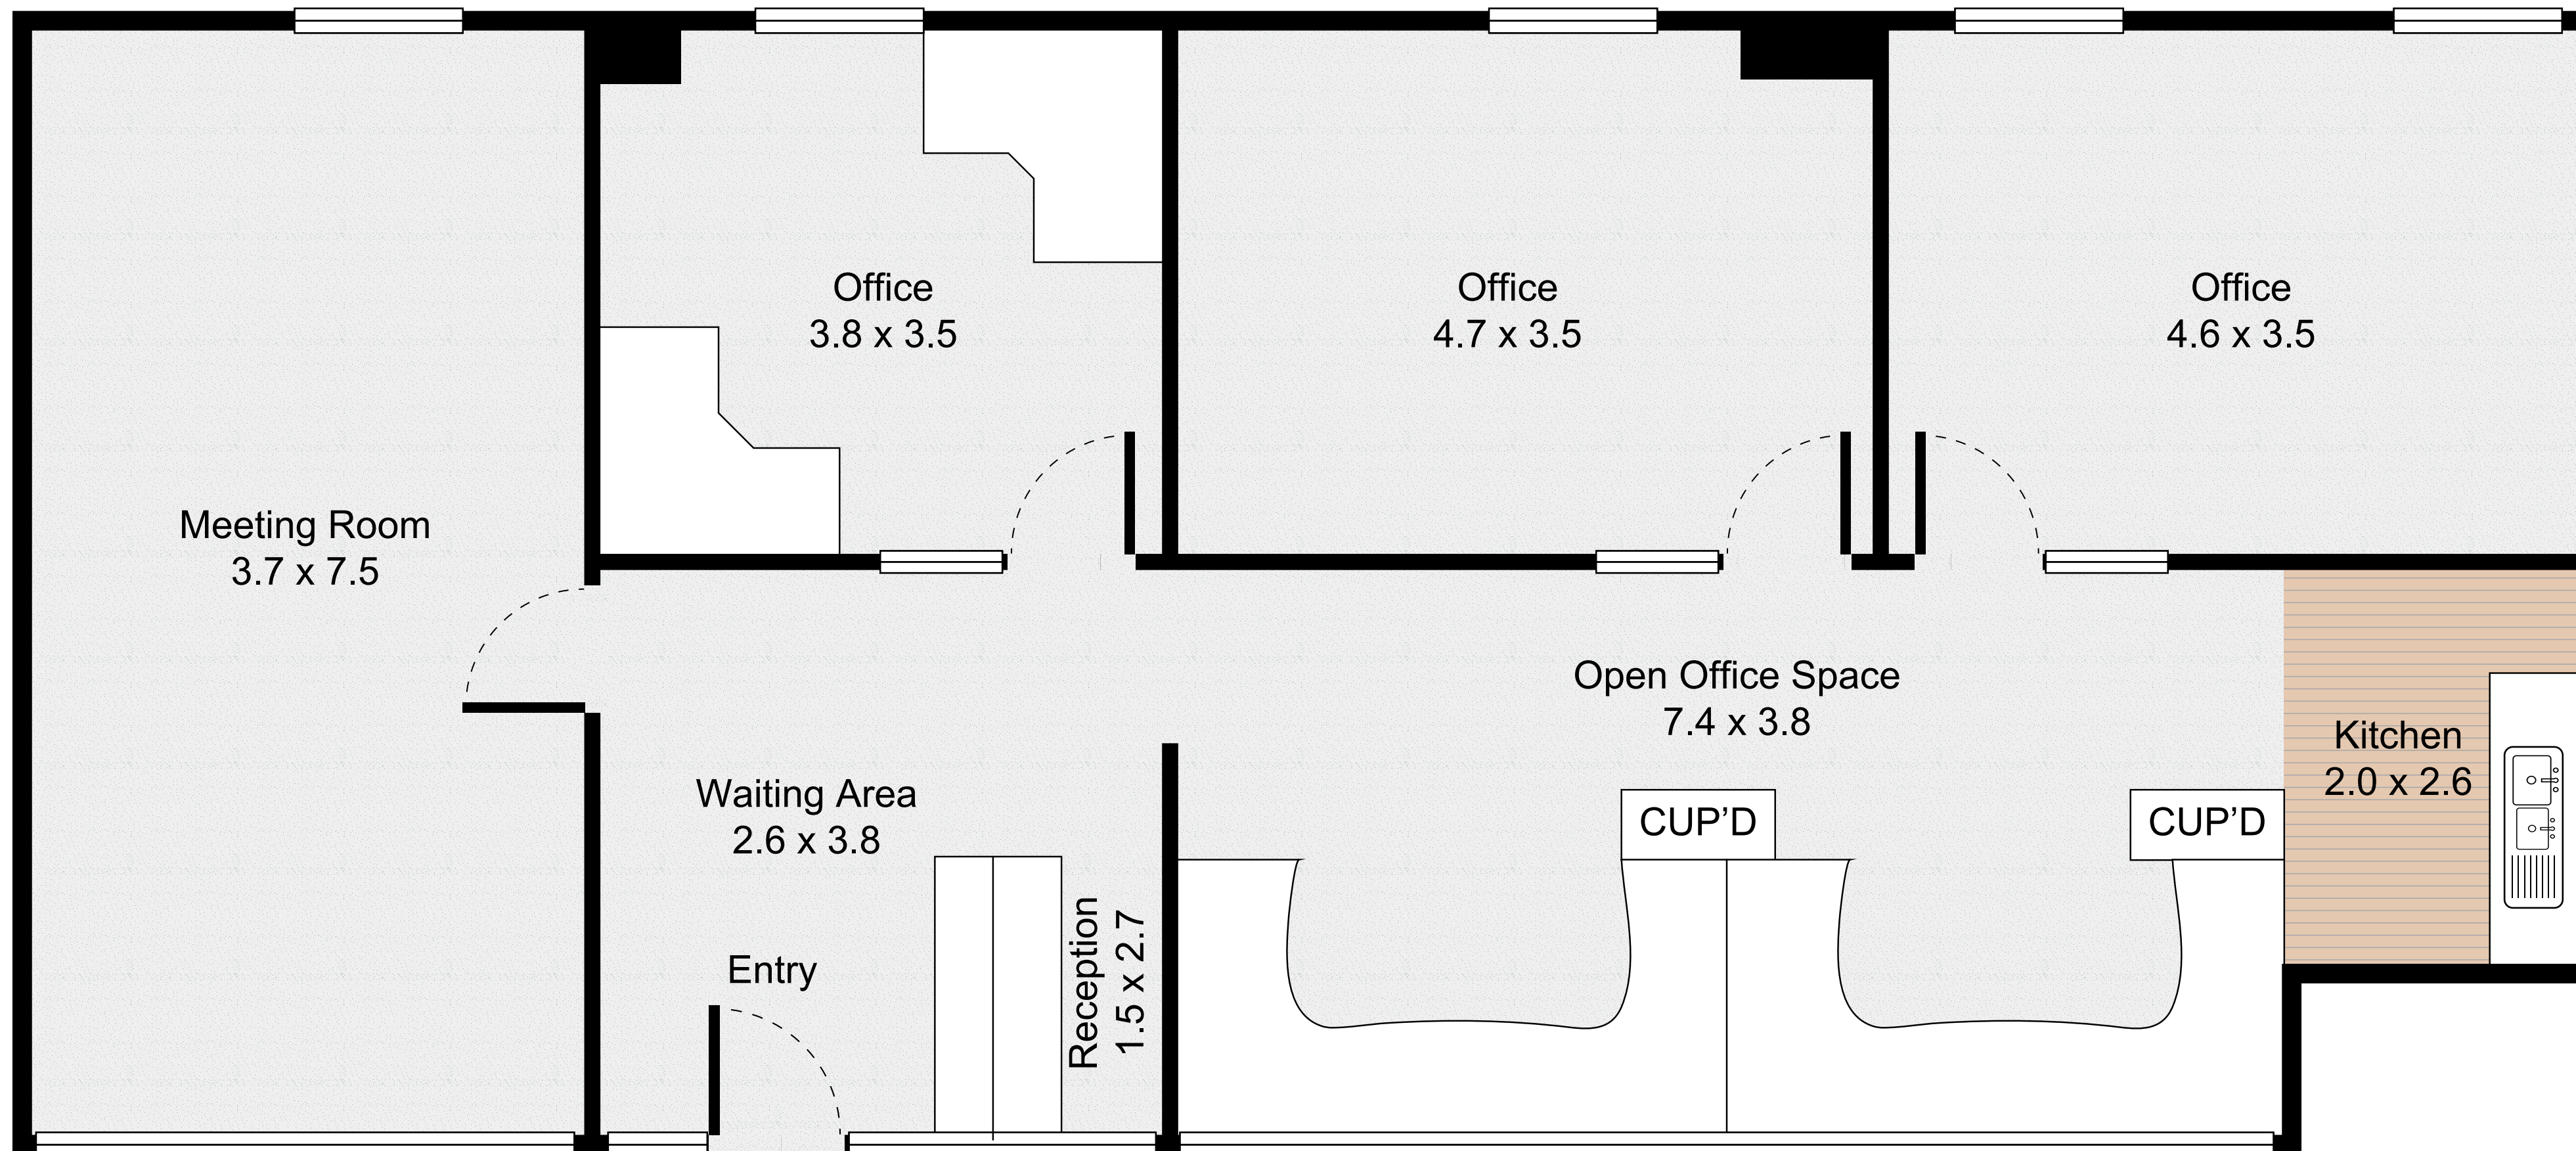

Unit Level 9, Suite 2, 87 Wickham Terrace , Spring Hill Queensland

Internal : 124m²

FLOOR PLAN

LITTLE Hinges virtual tours

This property is ready for you to virtually inspect now

littlehinges.com.au