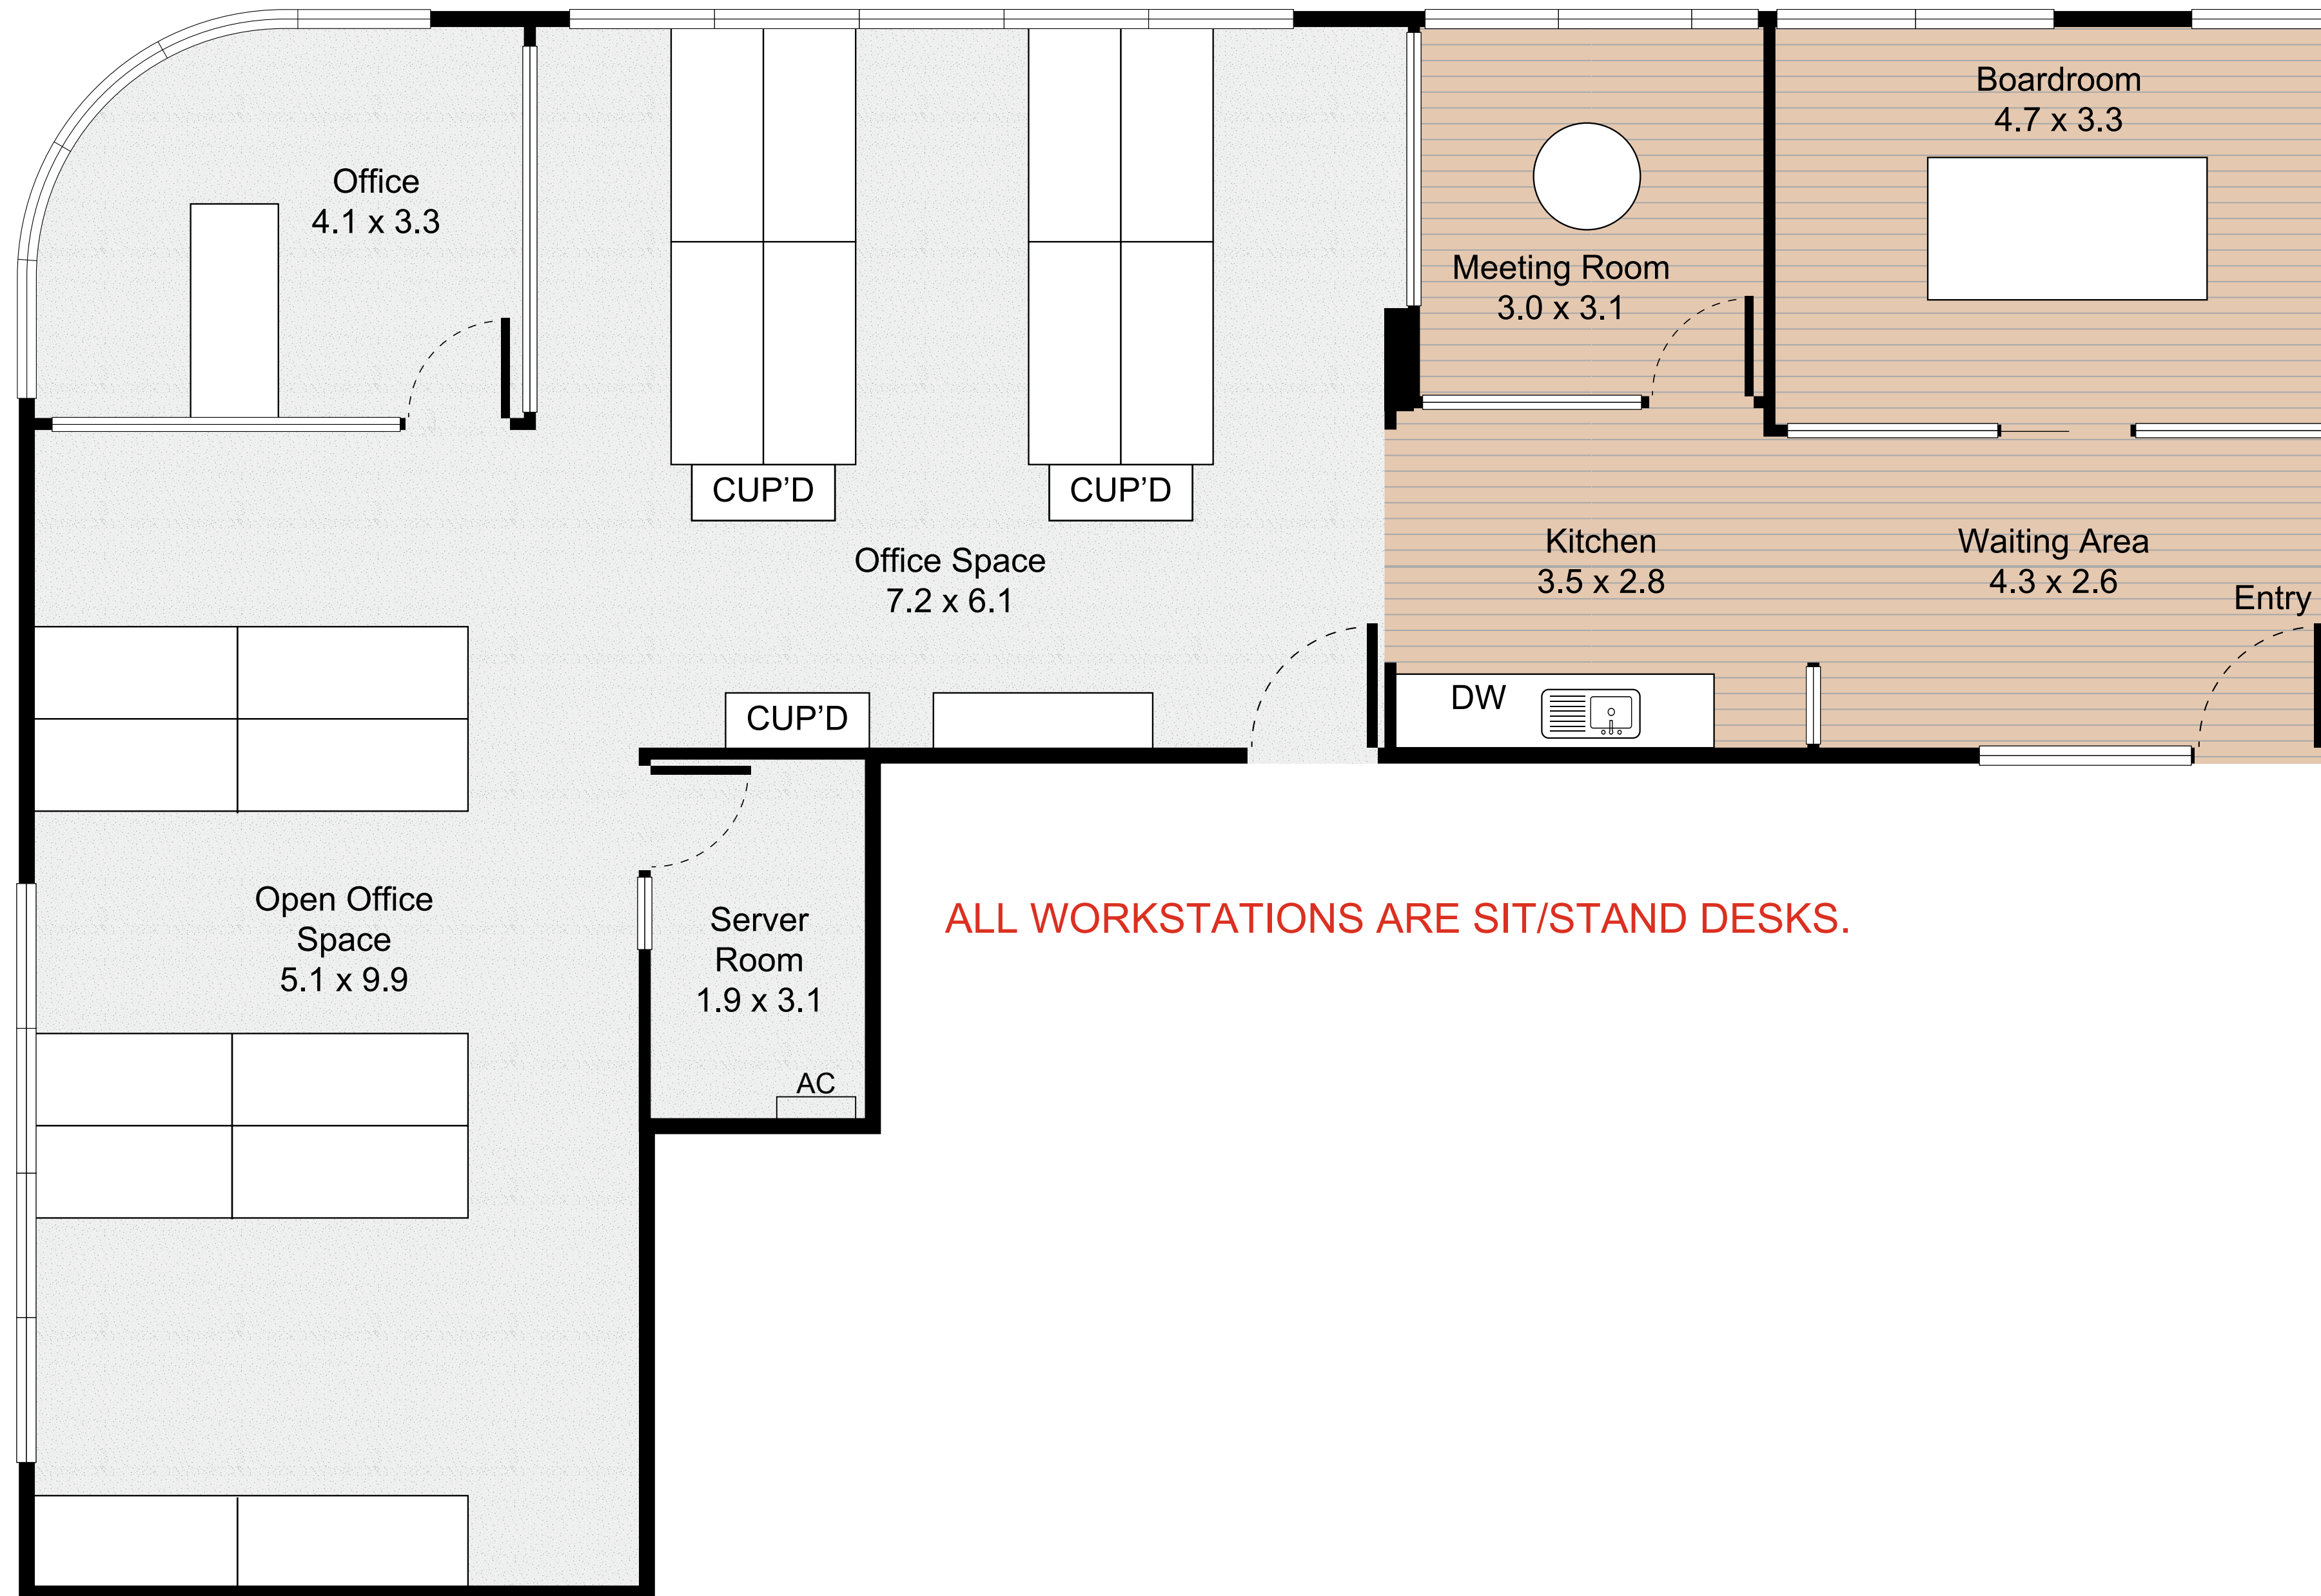

Suite 3, Level 5, 15 Astor Terrace, Spring Hill, Queensland

ALL WORKSTATIONS ARE SIT/STAND DESKS.

Internal : 200m²

FLOOR PLAN

LITTLE Hinges virtual tours

This property is ready for you to virtually inspect now