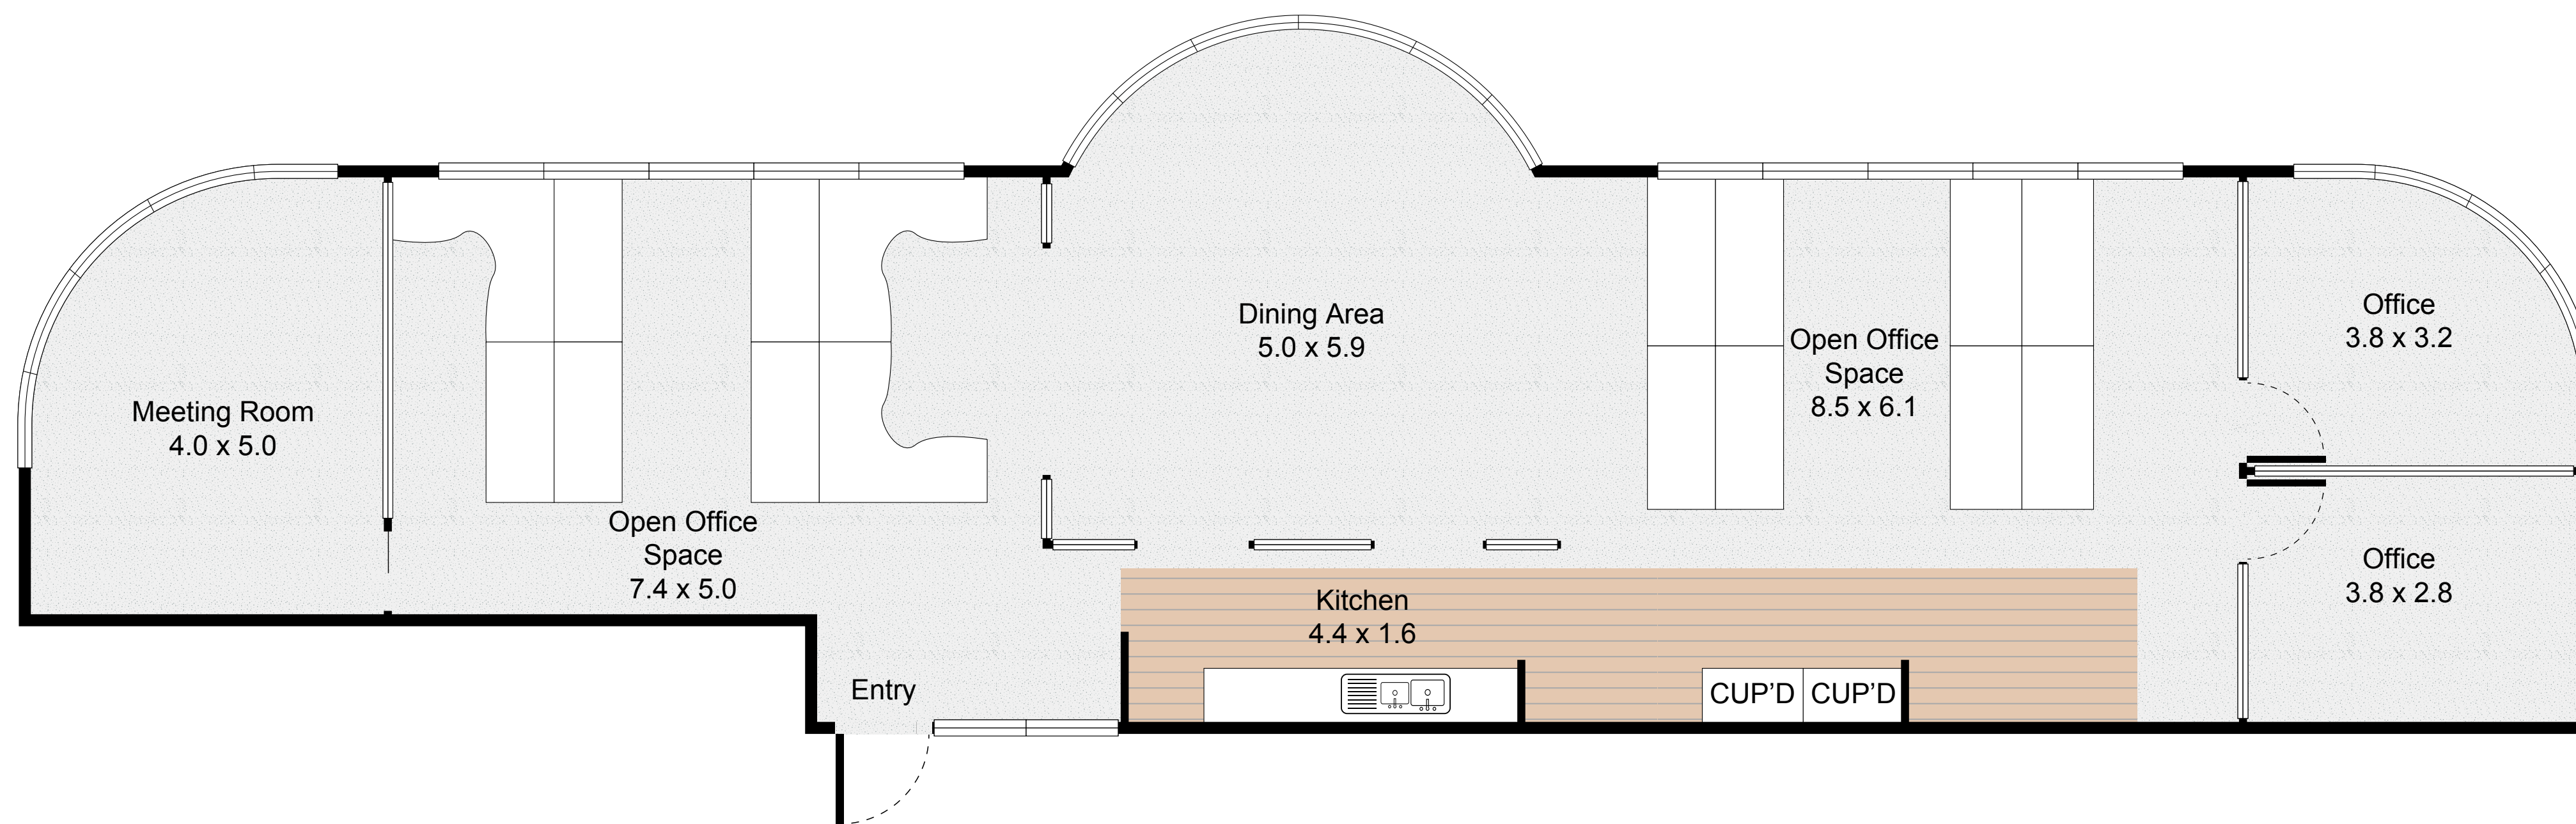

# Suite 1, Level 5, 15 Astor Terrace, Spring Hill

Internal : 200m<sup>2</sup>

virtual tours

This property is ready for you to virtually inspect now

[littlehinges.com.au](http://littlehinges.com.au)

FLOOR PLAN