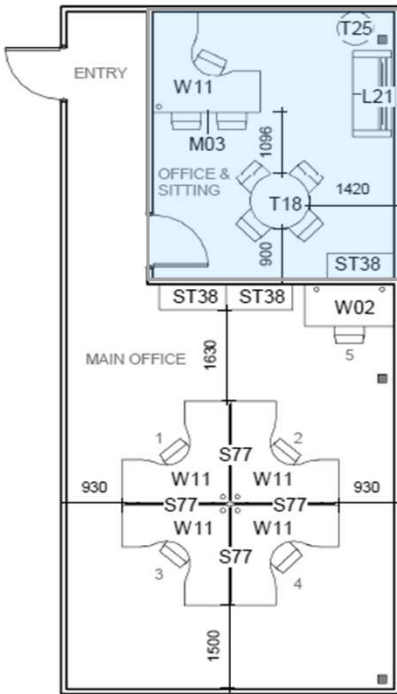

DMF • DeMartini
• Fletcher
Property

45 Victoria Street, Mackay 4740

it's easier with
empire
corporate projects

Floor Plan

Key

- Office & Sitting Room
- Main Office

Finishes Selections

Dark Grey Fabric